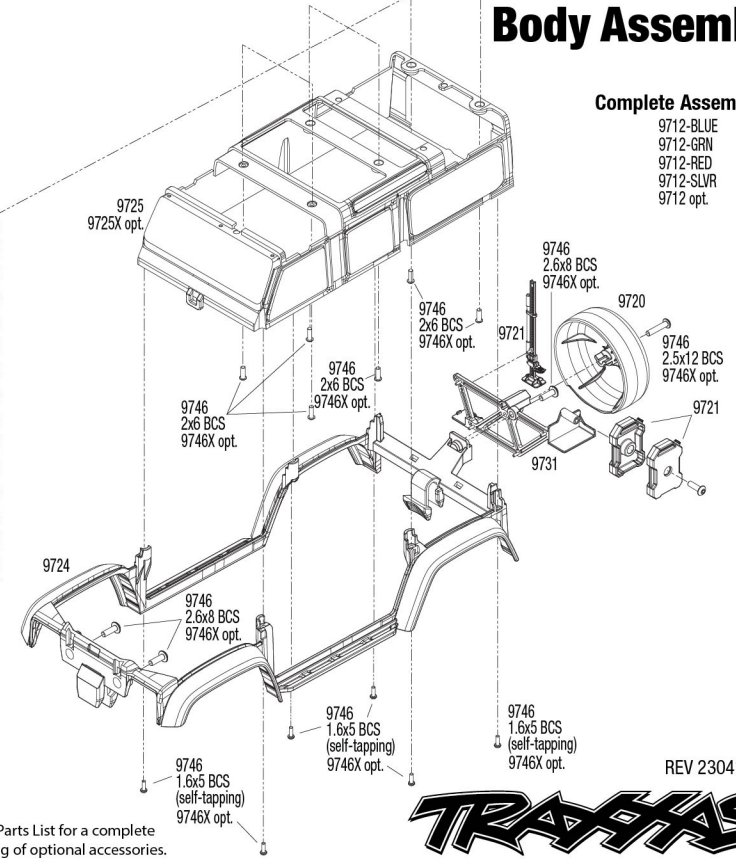

Body Assembly

Specifications on this page are subject to change without notice. Every attempt has been made to ensure the accuracy of this drawing; however, Traxxas cannot be held responsible for typographical or other errors.

Complete Assembly

- 9712-BLUE
- 9712-GRN
- 9712-RED
- 9712-SLVR
- 9712 opt.

See Parts List for a complete listing of optional accessories.

REV 230412-R06

TRX4M

Chassis Assembly

REV 230412-R06

See Parts List for a complete listing of optional accessories.

*See Rear Assembly for transmission exploded view.

Specifications on this page are subject to change without notice. Every attempt has been made to ensure the accuracy of this drawing; however, Traxxas cannot be held responsible for typographical or other errors.