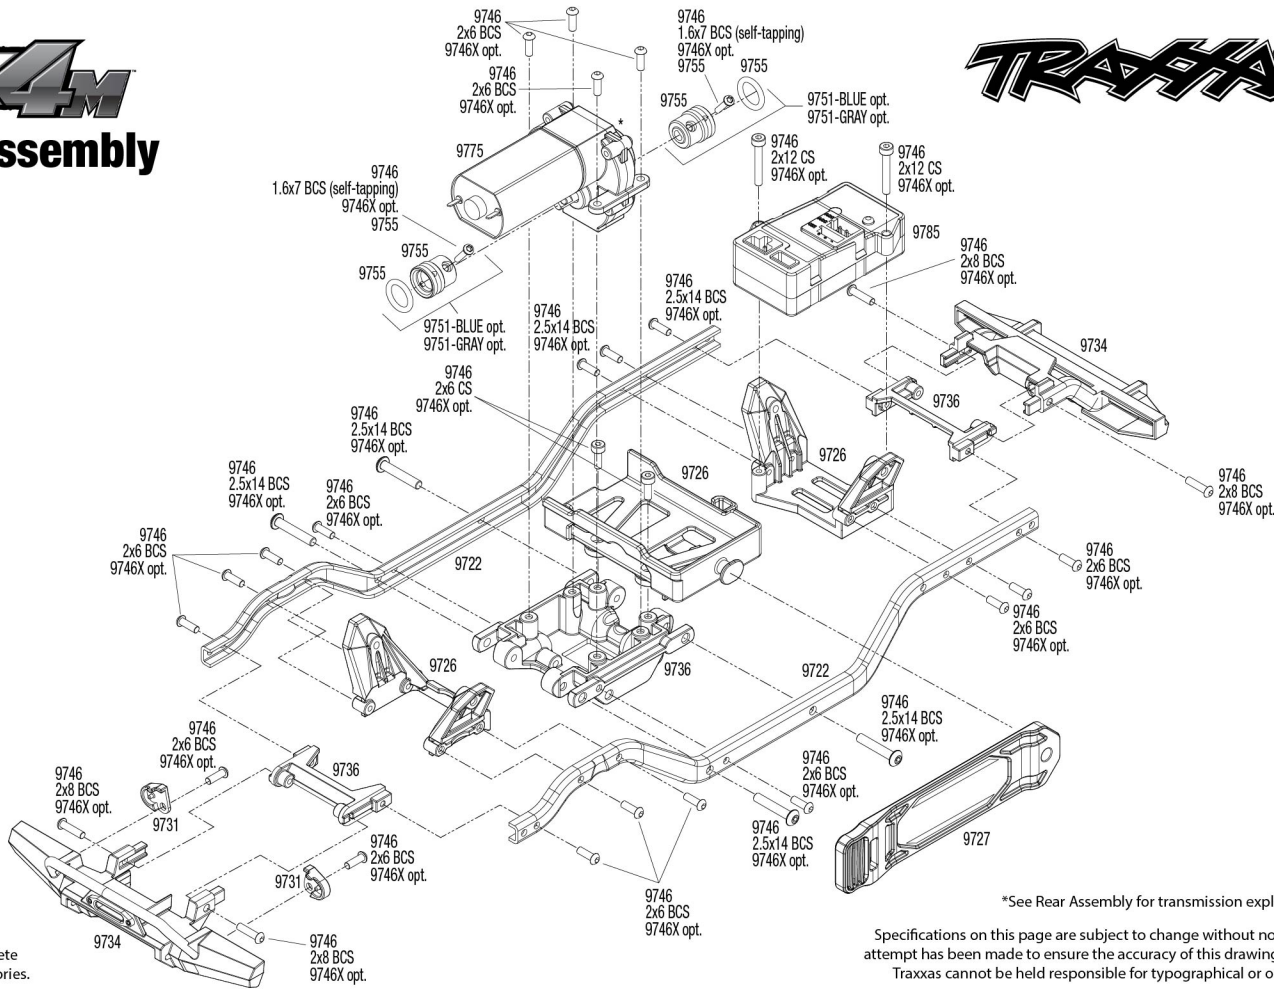

Complete Assembly

- 9712-BLUE
- 9712-GRN
- 9712-RED
- 9712-SLVR
- 9712 opt.

See Parts List for a complete listing of optional accessories.

REV 230412-R06

TRX4M

Chassis Assembly

REV 230412-R06

See Parts List for a complete listing of optional accessories.

*See Rear Assembly for transmission exploded view.

Specifications on this page are subject to change without notice. Every attempt has been made to ensure the accuracy of this drawing; however, Traxxas cannot be held responsible for typographical or other errors.